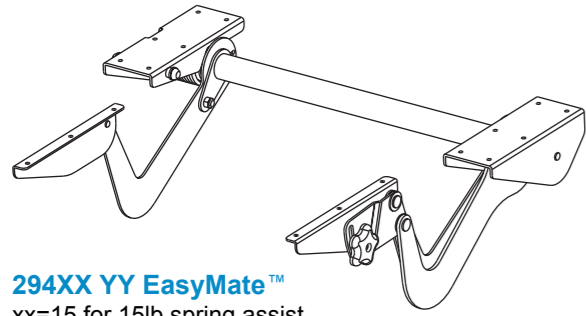

## Keyboard Mechanisms

### 294XX YY EasyMate™

xx=15 for 15lb spring assist  
 xx=20 for 20lb spring assist  
 yy= preferred width  
 Travel range: 6" up and down  
 +9° to -15° tilt