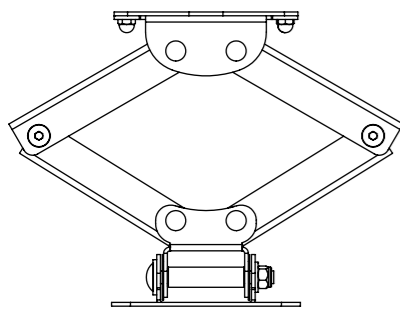

Monitor Supports

30630-2 Scissor Mount