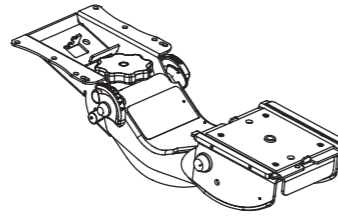

30589 MiniCobra™
Black, silver, white powdercoat
21" Track