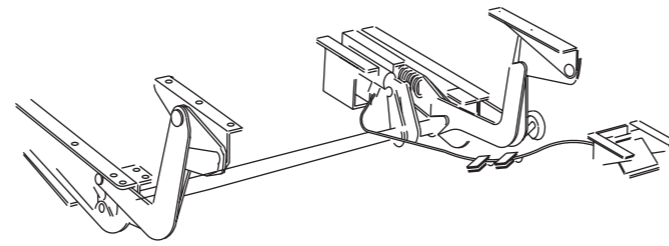

## Keyboard Mechanisms

### 294XX YY EasyMate™

xx=15 for 15lb spring assist  
 xx=20 for 20lb spring assist  
 yy= preferred width  
 Travel range: 6" up and down  
 +9° to -15° tilt

### 221XX YY PositionMate™

xx=15 for 15lb spring assist  
 xx=20 for 20lb spring assist  
 yy= preferred width  
 Travel range: 7" up, 5-3/4" down  
 +9° to -15° tilt  
 Steel, black powdercoat