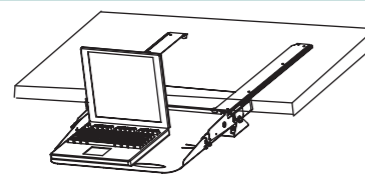

## Accessories

**30421 Phone Holder**  
**30422 Tablet Holder**  
1/4" Phenolic  
Accommodates tablets 5.5" to 9.625"  
Standard Vesa mounting pattern

**26950 SureLock™**  
21" Track assembly  
Steel, black powdercoat