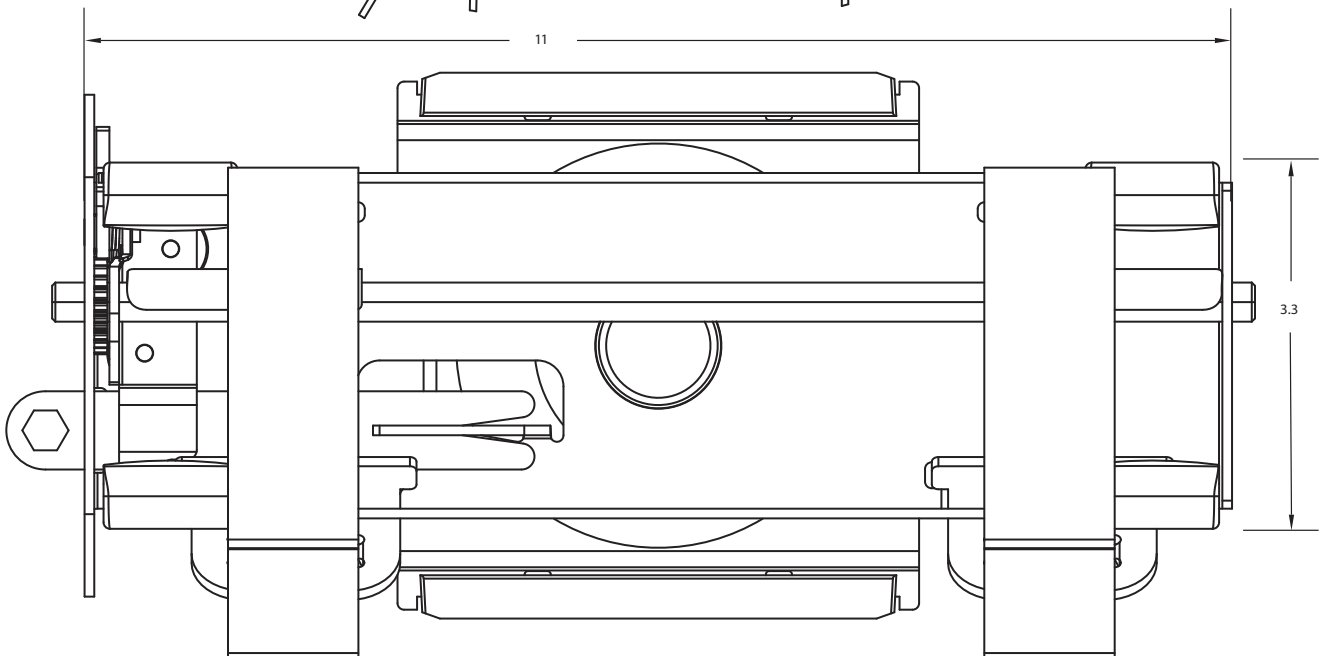

CPU HOLDERS

EASY CINCH™

DIMENSIONS IN INCHES

25247 SHOWN

STORE WRENCH  
INSIDE HOUSING  
AS SHOWN