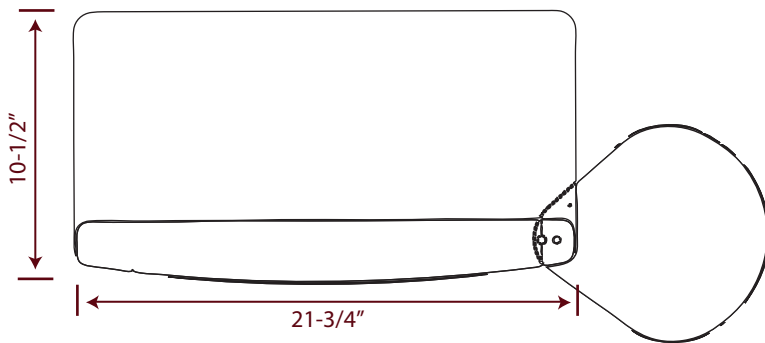

Value Keyboard Tray

Ergonomic MDF Keyboard Tray

Vinyl Wrapped MDF Keyboard Tray
with Mouse & Foam Rest

Features

- Durable and stain resistant black vinyl covering provides a non - skid work surface
- Wood construction with pre-drilled mounting holes
- 48# Medium density fiberboard
- Platform measures 10-1/2" x 21-3/4" x 5/8" thick