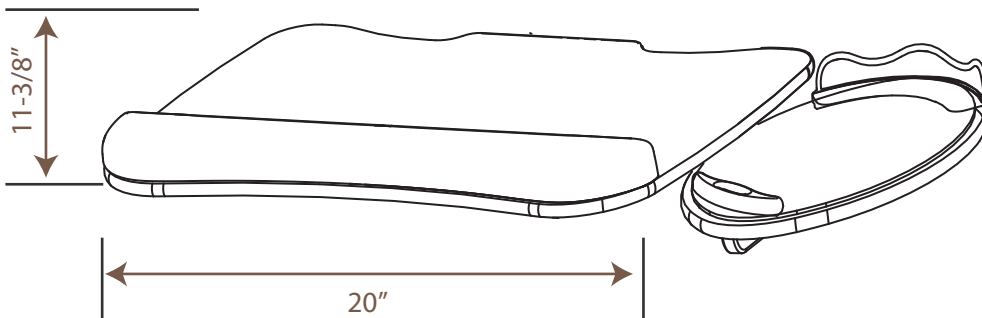

Weber Knapp DESIGNS for a SMARTER WORKSPACE