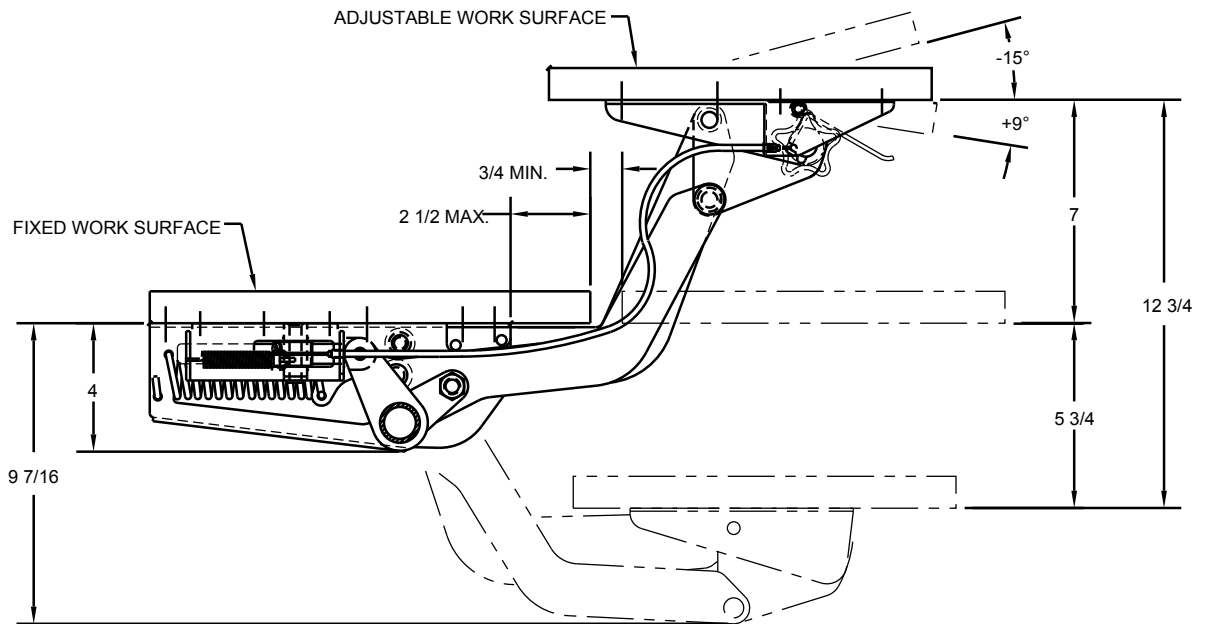

WORK SURFACE MECHANISMS

POSITIONMATE 12-3/4" HEIGHT ADJUSTABLE

DIMENSIONS IN INCHES

187 SHOWN

VIEW A-A