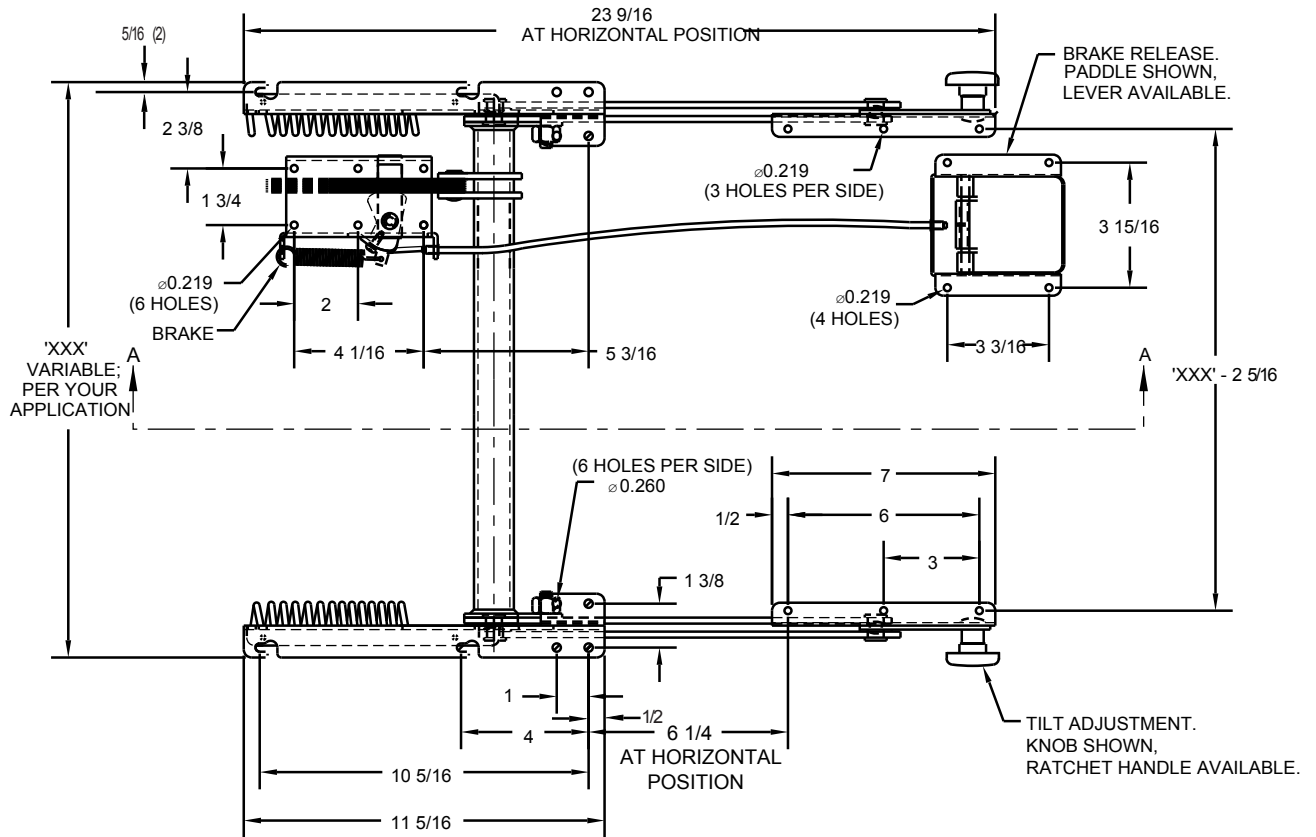

WORK SURFACE MECHANISMS

POSITIONMATE 12-3/4" HEIGHT ADJUSTABLE

DIMENSIONS IN INCHES

187 SHOWN

VIEW A-A